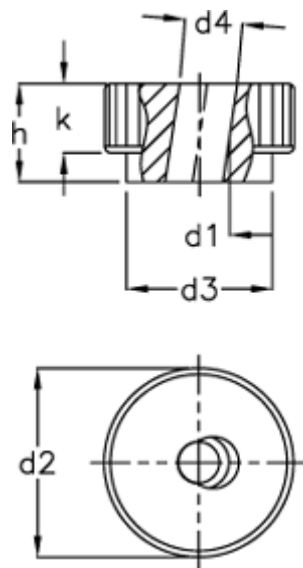

Article number: 20711510

Description: E+G Quick release knurled nut GN 6303.1-M8

Measures

d1 = M8

d2 = 30

d3 = 20

d4 = 8.7

h = 17

K = 12